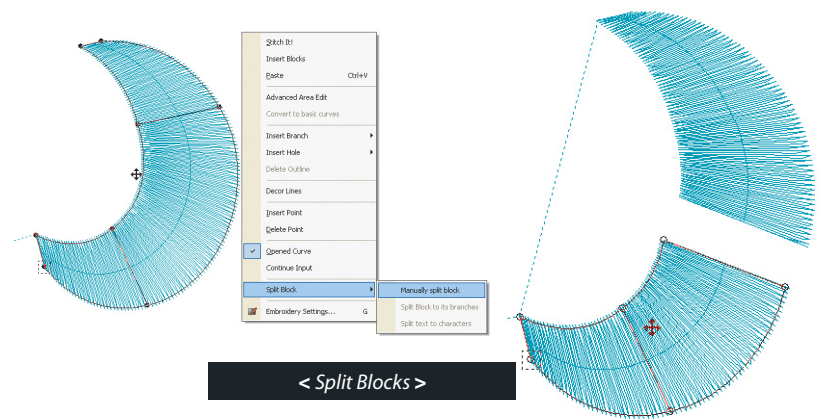

< Split Blocks >