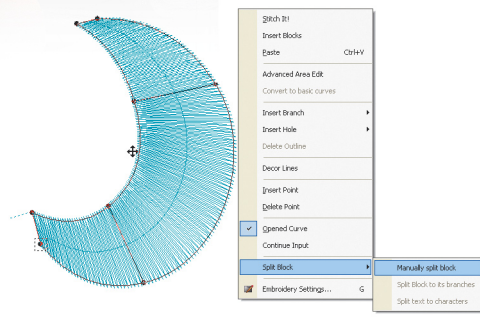

< Split Blocks >

< New Magic Wand >

NEW! All Inclusive Design Format

• The Compucon design format, .ERF, stands for Embroidery Rich Format. This single file includes the condensed design, the stitch design and the artwork file.

NEW! Digitizing Tool

• Free Form. This tool is used in multiple ways. Create a running stitch, column stitch, Step Satin fill area, appliqué, cross-stitch fill, or chenille. This all-inclusive tool uses Recipes to create many different types of blocks with one tool.

NEW! Bezier Curves

• Now you can digitize with Bezier points or the curve / corner points method.

NEW! Block List

• Use the block list to reorder blocks, changing colors and selecting areas of a design.

NEW! Split Block