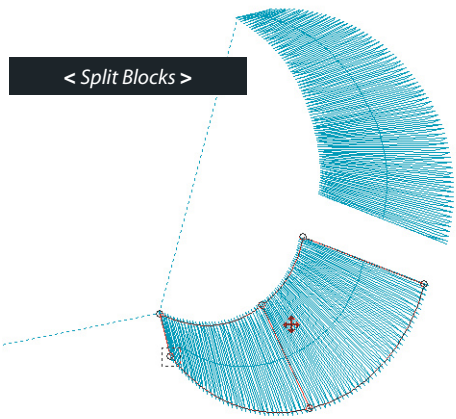

< Split Blocks >

< New Magic Wand >

NEW! All Inclusive Design Format

• The Compucon design format, .ERF, stands for Embroidery Rich Format. This single file includes the condensed design, the stitch design and the artwork file.

NEW! Bezier Curves

• Now you can digitize with Bezier points or the curve / corner points method.

NEW! Block List

• Use the block list to reorder blocks, changing colors and selecting areas of a design.

NEW! Split Block